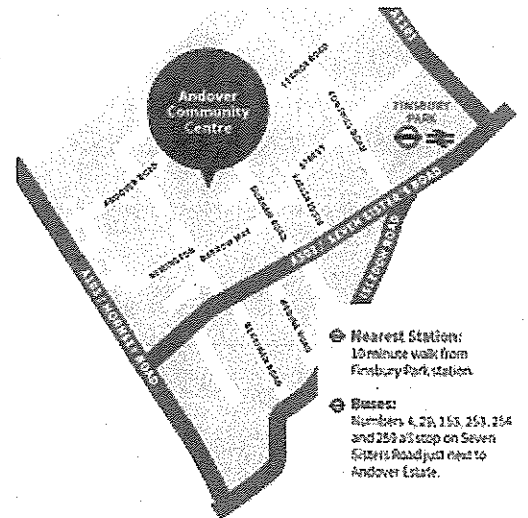

Men's Shed

This 6 weeks course at Andover Community Centre will cover the following:

- Using hand tools safely
- Beginners Plumbing
- Basic Carpentry
- Basic Tiling Skills

"A friendly, welcoming course designed for people of all abilities including beginners. Everyone welcome (including women)!"